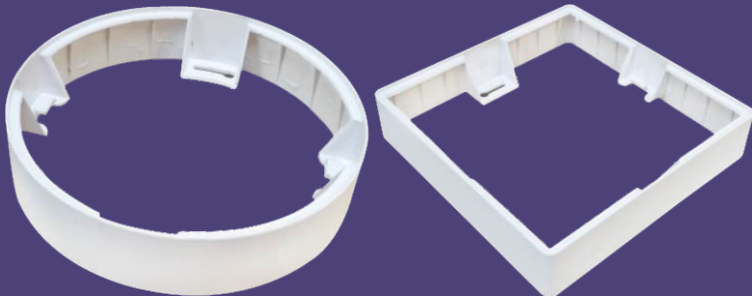

SURFACE MOUNTING

8 WATT | 15 WATT | 22 WATT

Product Code	Watt	Dimension			MRP ₹
		Length/Dia	Breadth	Height	
SM01	8W	120 mm	120 mm	37 mm	161.00
SM02	15W	170 mm	170 mm	37 mm	230.00
SM03	22W	220 mm	220 mm	37 mm	345.00