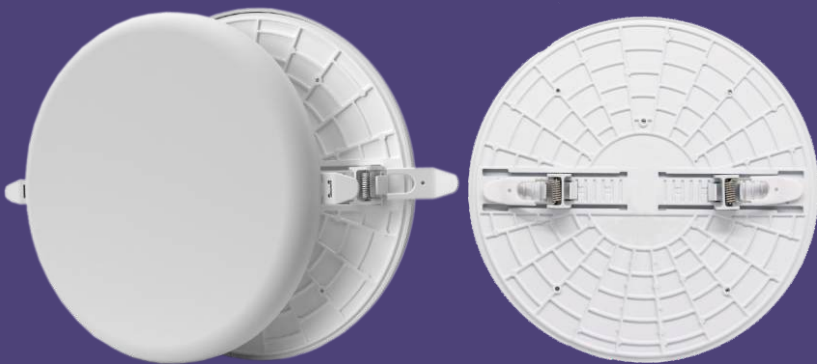

TREO ADJUSTABLE PANEL

New Way To
Beautify
Your space

10 WATT | 18 WATT | 24 WATT